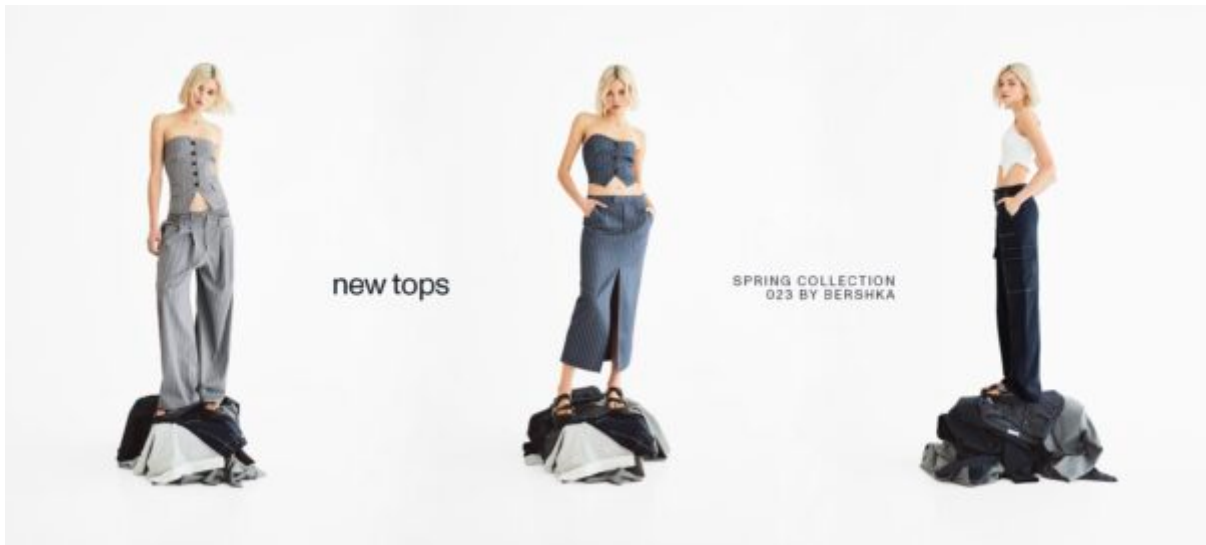

TRUE MODELS

Katya Riabenko

176 | 77 / 55 / 86 / 39 | Brown / Green - Blue

TRUE MODELS

Katya Riabenko

176 | 77 / 55 / 86 / 39 | Brown / Green - Blue

TRUE MODELS

Katya Riabenko